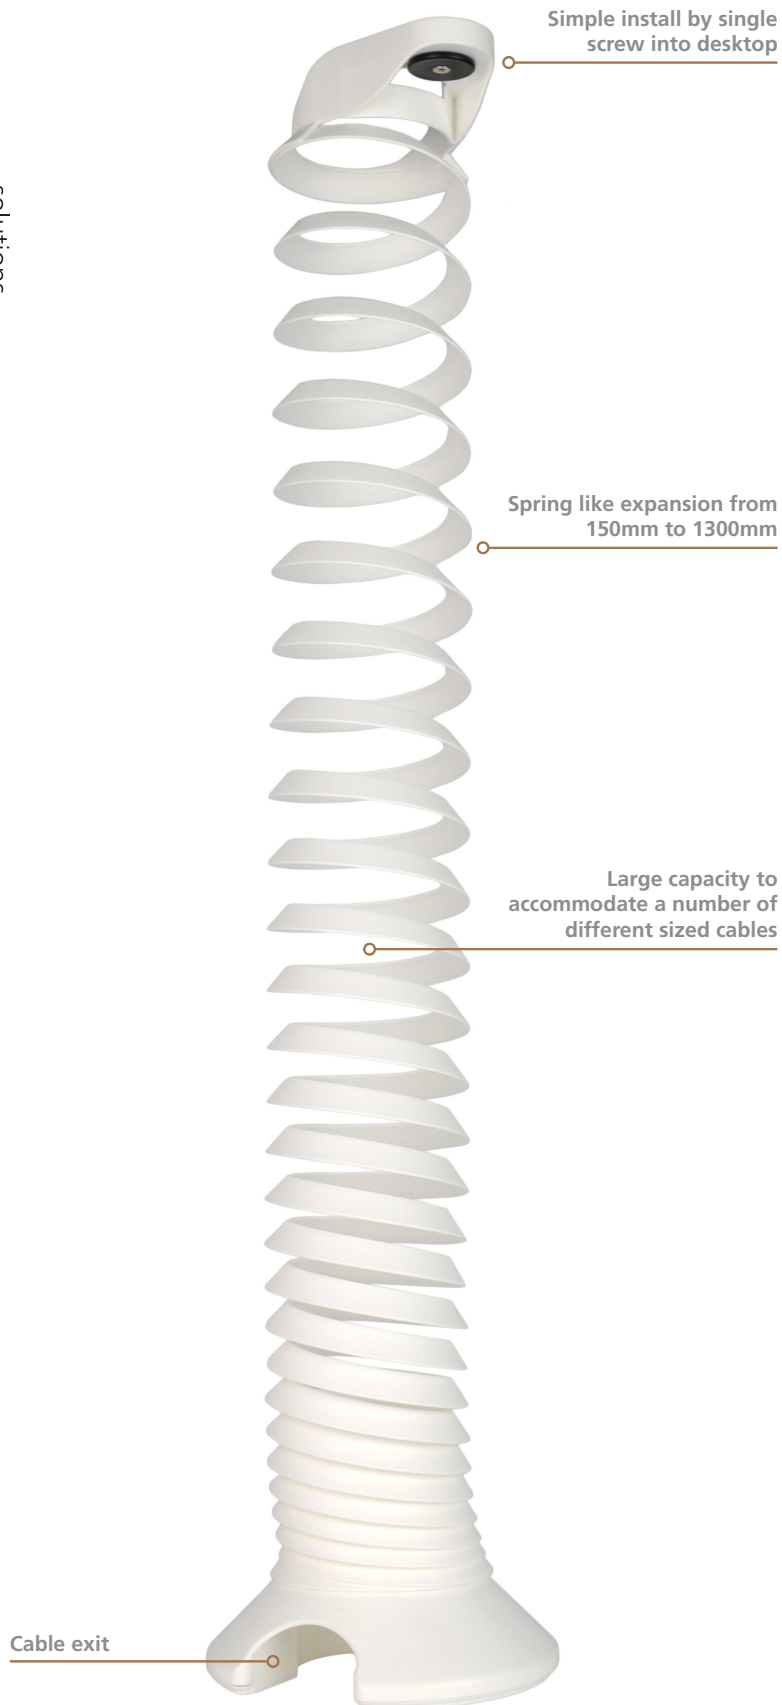

Cable Spines

Spiral

Spiral is quick and easy installation and has a large cable carrying capacity. The spiral design allows the product to expand to cover a range of desk heights.

Features

- Adjustable height from 150mm to 1300mm to cater for different desk heights
- Each unit is made from a high quality plastic which gives it strength and flexibility
- Available in black, white and grey

Code	Colour	Description
660132	Black	Spiral Cable Spine
660133	White	Spiral Cable Spine
660130	Silver	Spiral Cable Spine