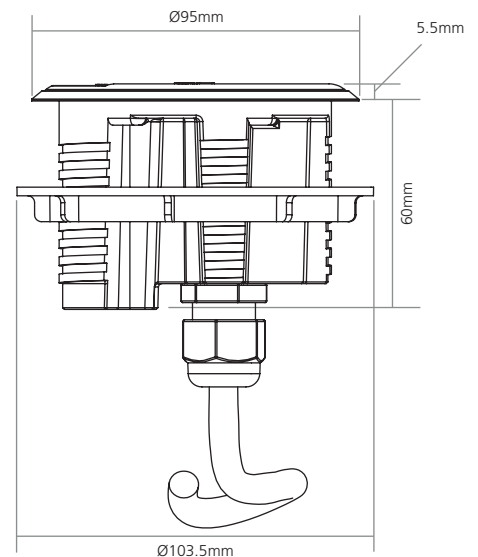

Available in black,
white or grey with
matching trim

Features

- Available with a choice of black, white and grey plastic fascia with matching surround
- A choice of UK or a range of international sockets
- Unit complies with BS 5733
- All standard options are supplied with a 1m mains lead to 3 pole connector
- Requires a separate mains lead if connected directly to a wall or floor socket
- Easy to retrofit, incorporates an under desk, hand tightened barrel nut to fix unit in place
- Fully integrated twin port Type A and C charger
- Designed to fit any desk thickness between 12mm and 42mm

Fuses: Only accessible after removal of equipment plug. Lead lengths shown will be the conductor length and not the distance from the end of the module to the plug. For example, a 3m prewired power lead will be approximately 2.875m as 125mm will be internal for the termination. This is also applicable for data leads. Data fascias may be subject to colour change.