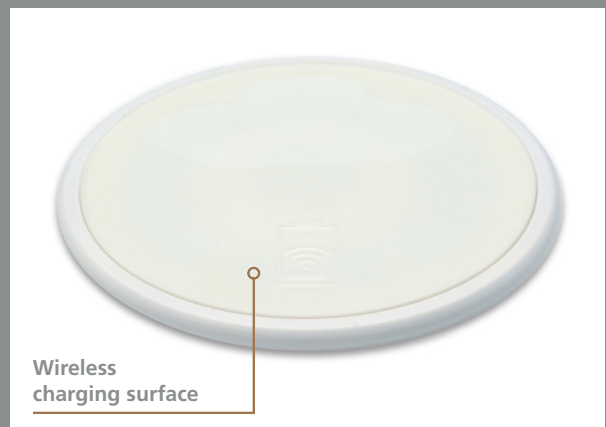

Wireless charging surface

Code	Colour	Description
90WP01BGST	Black/Silver Surround	1 x Wireless charging module 1m mains cable to 3 Pole connector
90WP01GGST	Grey/Silver Surround	
90WP01WGST	White/Silver Surround