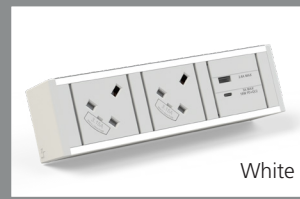

Linear has an angular appearance and shares many of the same design features as Harmony and Contour. These include a lateral fuse carrier, internal segregation between power and data and a double end cap system that has been designed to hide the fixing screws. Linear is fully compliant to current safety regulations.

Linear Power Module

Now with Type A&C Charger

Features

- Power and data cables all exit from the back of the unit
- Unit complies with BS 5733
- All standard options are supplied with a 1m mains lead to 3 pole connector
- Requires a separate mains lead if connected directly to a wall or floor socket
- Fixing via Linear top fixing and under desk C clamps or adhesive fixing kit
- All UK sockets feature integral fuses. Choice of 3.15A or 5A fuses are available to comply with BS 6396

Cables: White and grey modules are supplied with white cables and black modules are supplied with black cables.

Data Cables: CMD cannot accept any responsibility or liability for providing category 6 performance in products supplied. CMD cannot accept any responsibility or liability for providing HDMI performance in products supplied over 5m in length.

UK Code	Schuko Code	Colour	Description
82050001	82050007	Black/Silver	1 x Power, 1 x Twin port 5Amp USB Charger,
82050002	82050008	Grey/Silver	1m mains lead to 3 pole connector
82050003	82050009	White/Silver	
82AC0001	82AC0008	Black/Silver	1 x Power, 1 x Twin port Type A and C USB Charger,
82AC0002	82AC0009	Grey/Silver	1m mains lead to 3 pole connector
82AC0003	82AC0010	White/Silver	
82000001	Please call	Black/Silver	2 x Power, 1m mains lead to 3 pole connector
82000002	n/a	Grey/Silver	
82000003	Please call	White/Silver	
82050004	82050010	Black/Silver	2 x Power, 1 x Twin port 5Amp USB Charger,
82050005	82050011	Grey/Silver	1m mains lead to 3 pole connector
82050006	82050012	White/Silver	