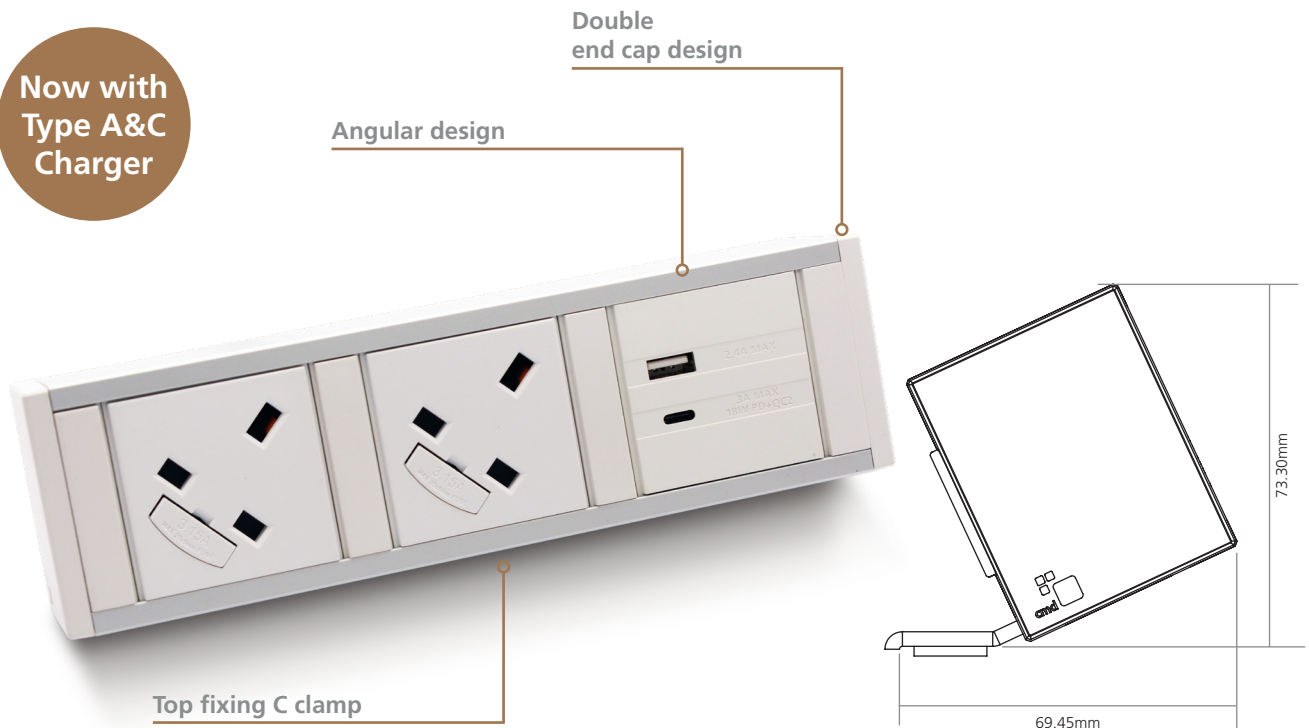

Linear has an angular appearance and shares many of the same design features as Harmony and Contour. These include a lateral fuse carrier, internal segregation between power and data and a double end cap system that has been designed to hide the fixing screws. Linear is fully compliant to current safety regulations.

Linear Power Module

Now with Type A&C Charger

Features

- Power and data cables all exit from the back of the unit
- Unit complies with BS 5733
- All standard options are supplied with a 1m mains lead to 3 pole connector
- Requires a separate mains lead if connected directly to a wall or floor socket
- Fixing via Linear top fixing and under desk C clamps or adhesive fixing kit
- All UK sockets feature integral fuses. Choice of 3.15A or 5A fuses are available to comply with BS 6396

UK Code	Schuko Code	Colour	Description
82050001	82050007	Black/Silver	1 x Power, 1 x Twin port 5Amp USB Charger,
82050002	82050008	Grey/Silver	1m mains lead to 3 pole connector
82050003	82050009	White/Silver	
82AC0001	82AC0008	Black/Silver	1 x Power, 1 x Twin port Type A and C USB Charger,
82AC0002	82AC0009	Grey/Silver	1m mains lead to 3 pole connector
82AC0003	82AC0010	White/Silver	
82000001	Please call	Black/Silver	2 x Power, 1m mains lead to 3 pole connector
82000002	n/a	Grey/Silver	
82000003	Please call	White/Silver	
82050004	82050010	Black/Silver	2 x Power, 1 x Twin port 5Amp USB Charger,
82050005	82050011	Grey/Silver	1m mains lead to 3 pole connector
82050006	82050012	White/Silver	

On Desk Power

UK Code	Schuko Code	Colour	Description
82AC0004	8239000029	Black/Silver	2 x Power, 1 x Twin port Type A and C USB Charger,
82AC0005	82AC0011	Grey/Silver	1m mains lead to 3 pole connector
82AC0006	82AC0012	White/Silver	
82000004	Please call	Black/Silver	2 x Power, 2 x RJ45 data Cat6,
82000005	n/a	Grey/Silver	1m mains lead to 3 pole connector
82000006	Please call	White/Silver	