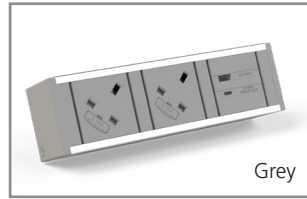

Linear has an angular appearance and shares many of the same design features as Harmony and Contour. These include a lateral fuse carrier, internal segregation between power and data and a double end cap system that has been designed to hide the fixing screws. Linear is fully compliant to current safety regulations.

Linear Power Module

Now with Type A&C Charger

Features

- Power and data cables all exit from the back of the unit
- Unit complies with BS 5733
- All standard options are supplied with a 1m mains lead to 3 pole connector
- Requires a separate mains lead if connected directly to a wall or floor socket
- Fixing via Linear top fixing and under desk C clamps or adhesive fixing kit
- All UK sockets feature integral fuses. Choice of 3.15A or 5A fuses are available to comply with BS 6396

Cables: White and grey modules are supplied with white cables and black modules are supplied with black cables.

Data Cables: CMD cannot accept any responsibility or liability for providing category 6 performance in products supplied. CMD cannot accept any responsibility or liability for providing HDMI performance in products supplied over 5m in length.

UK Code	Schuko Code	Colour	Description
82050001	82050007	Black/Silver	1 x Power, 1 x Twin port 5Amp USB Charger,
82050002	82050008	Grey/Silver	1m mains lead to 3 pole connector
82050003	82050009	White/Silver	
82AC0001	82AC0008	Black/Silver	1 x Power, 1 x Twin port Type A and C USB Charger,
82AC0002	82AC0009	Grey/Silver	1m mains lead to 3 pole connector
82AC0003	82AC0010	White/Silver	
82000001	Please call	Black/Silver	2 x Power, 1m mains lead to 3 pole connector
82000002	n/a	Grey/Silver	
82000003	Please call	White/Silver	
82050004	82050010	Black/Silver	2 x Power, 1 x Twin port 5Amp USB Charger,
82050005	82050011	Grey/Silver	1m mains lead to 3 pole connector
82050006	82050012	White/Silver	