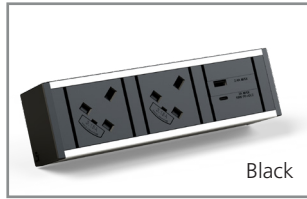

Linear has an angular appearance and shares many of the same design features as Harmony and Contour. These include a lateral fuse carrier, internal segregation between power and data and a double end cap system that has been designed to hide the fixing screws. Linear is fully compliant to current safety regulations.

Linear Power Module

Now with Type A&C Charger

Features

- Power and data cables all exit from the back of the unit
- Unit complies with BS 5733
- All standard options are supplied with a 1m mains lead to 3 pole connector
- Requires a separate mains lead if connected directly to a wall or floor socket
- Fixing via Linear top fixing and under desk C clamps or adhesive fixing kit
- All UK sockets feature integral fuses. Choice of 3.15A or 5A fuses are available to comply with BS 6396

Cables: White and grey modules are supplied with white cables and black modules are supplied with black cables.

Data Cables: CMD cannot accept any responsibility or liability for providing category 6 performance in products supplied. CMD cannot accept any responsibility or liability for providing HDMI performance in products supplied over 5m in length.

UK Code	Schuko Code	Colour	Description
82050001	82050007	Black/Silver	1 x Power, 1 x Twin port 5Amp USB Charger,
82050002	82050008	Grey/Silver	1m mains lead to 3 pole connector
82050003	82050009	White/Silver	
82AC0001	82AC0008	Black/Silver	1 x Power, 1 x Twin port Type A and C USB Charger,
82AC0002	82AC0009	Grey/Silver	1m mains lead to 3 pole connector
82AC0003	82AC0010	White/Silver	
82000001	Please call	Black/Silver	2 x Power, 1m mains lead to 3 pole connector
82000002	n/a	Grey/Silver	
82000003	Please call	White/Silver	
82050004	82050010	Black/Silver	2 x Power, 1 x Twin port 5Amp USB Charger,
82050005	82050011	Grey/Silver	1m mains lead to 3 pole connector
82050006	82050012	White/Silver	