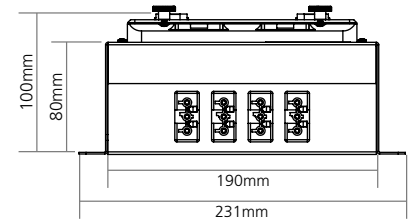

Black Box Power Distribution

4x Wieland Outputs

Code	Black Box Standard Earth
PDU4RCB3P/16GST	4x 3 Pole Wieland GST Outputs, 1x RCBO, 4x 16A MCB Circuit Protection
PDU4RCD3P/16GST	4x 3 Pole Wieland GST Outputs, 1x RCD, 4x 16A MCB Circuit Protection

Code	Black Box Clean Earth
PDU4RCB4P/16GST	4x 4 Pole Wieland GST Outputs, 1x RCBO, 4x 16A MCB Circuit Protection
PDU4RCD4P/16GST	4x 4 Pole Wieland GST Outputs, 1x RCD, 4x 16A MCB Circuit Protection