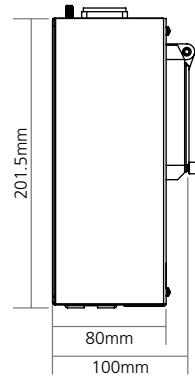

Black Box Power Distribution

4x Wieland Outputs

Code	Black Box Standard Earth
PDU4RCB3P/16GST	4x 3 Pole Wieland GST Outputs, 1x RCBO, 4x 16A MCB Circuit Protection
PDU4RCD3P/16GST	4x 3 Pole Wieland GST Outputs, 1x RCD, 4x 16A MCB Circuit Protection

Code	Black Box Clean Earth
PDU4RCB4P/16GST	4x 4 Pole Wieland GST Outputs, 1x RCBO, 4x 16A MCB Circuit Protection
PDU4RCD4P/16GST	4x 4 Pole Wieland GST Outputs, 1x RCD, 4x 16A MCB Circuit Protection